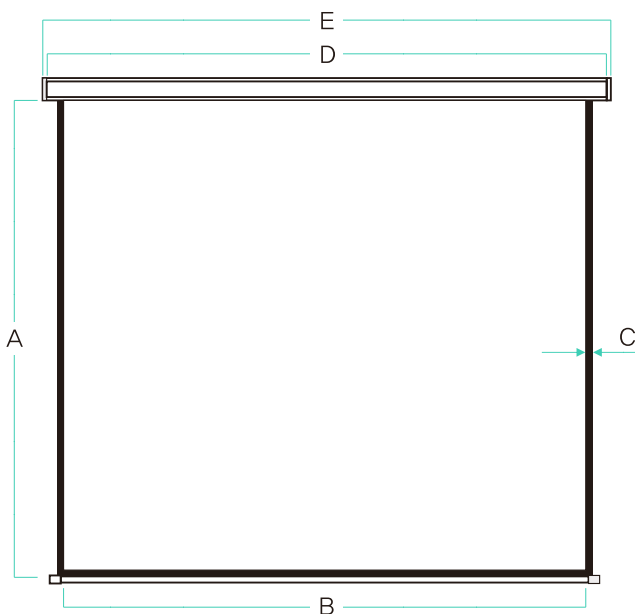

## OPTIONS AVAILABLE

Gain	Screen Ratio
1.0	1:1
1.5	4:3
2.35	16:9

Colors  
Default: No slate, white  
Various colors are available on request

Unit: mm

Model	W x H	A	B	C	D	E
M-60	60" x 60"	1,500	1,500	30	1,594	1,615
M-70	70" x 70"	1,800	1,800		1,894	1,915
M-84	84" x 84"	2,100	2,100		2,194	2,215
M-96	96" x 96"	2,440	2,440		2,534	2,555