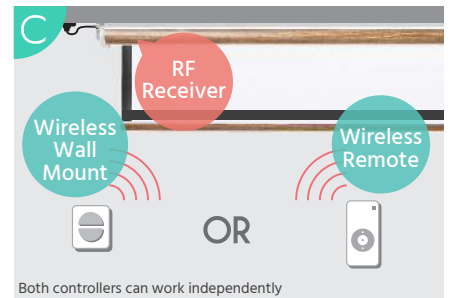

# THE POWER TO CONTROL

EXZEN Motorized Screen is an electric projection screen that can be operated in 3 different ways depending on your needs.

**Wall-Mount Switch**  
Default Wired Wall-Mount(Fixed)  
**Hand-held Remote**  
N/A  
**RF Receiver**  
N/A

The Wireless Hand-held Remote requires the Wired Wall-Mount Switch to work

**Wall-Mount Switch**  
Wired Wall-Mount 2 (Fixed)  
**Hand-held Remote**  
Wireless Hand-held  
**RF Receiver**  
In Wall-Mount Switch

Both controllers can work independently

**Wall-Mount Switch**  
Wireless Wall Mount (Fixed)  
**Hand-held Remote**  
Wireless Hand-held  
**RF Receiver**  
In Projector Screen's casing