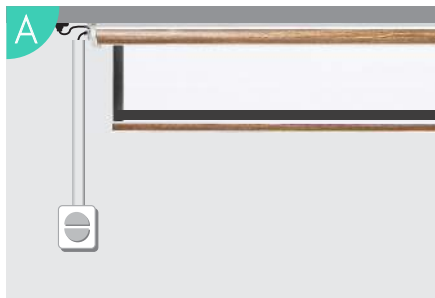

# MOTORIZED SCREEN

Angle  
160°

Fabric Material  
Matte White  
Fire Retardant

## OPTIONS AVAILABLE

Gain	Screen Ratio
1.0	1:1
1.5	4:3
2.35	16:9

Colors  
Default: No slate, white  
Various colors are available on request

Unit: mm

Model	W x H	A	B	C	D	E
M-60	60" x 60"	1,500	1,500	30	1,594	1,615
M-70	70" x 70"	1,800	1,800		1,894	1,915
M-84	84" x 84"	2,100	2,100		2,194	2,215
M-96	96" x 96"	2,440	2,440		2,534	2,555

# THE POWER TO CONTROL

EXZEN Motorized Screen is an electric projection screen that can be operated in 3 different ways depending on your needs.

**Wall-Mount Switch**  
Default Wired Wall-Mount(Fixed)  
**Hand-held Remote**  
N/A  
**RF Receiver**  
N/A