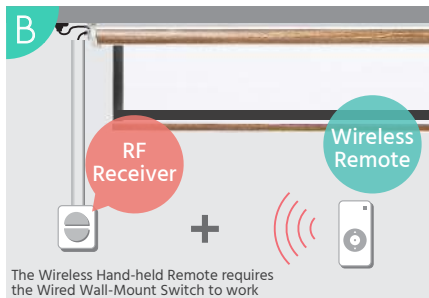

# THE POWER TO CONTROL

EXZEN Motorized Screen is an electric projection screen that can be operated in 3 different ways depending on your needs.

**Wall-Mount Switch**  
Default Wired Wall-Mount(Fixed)  
**Hand-held Remote**  
N/A  
**RF Receiver**  
N/A