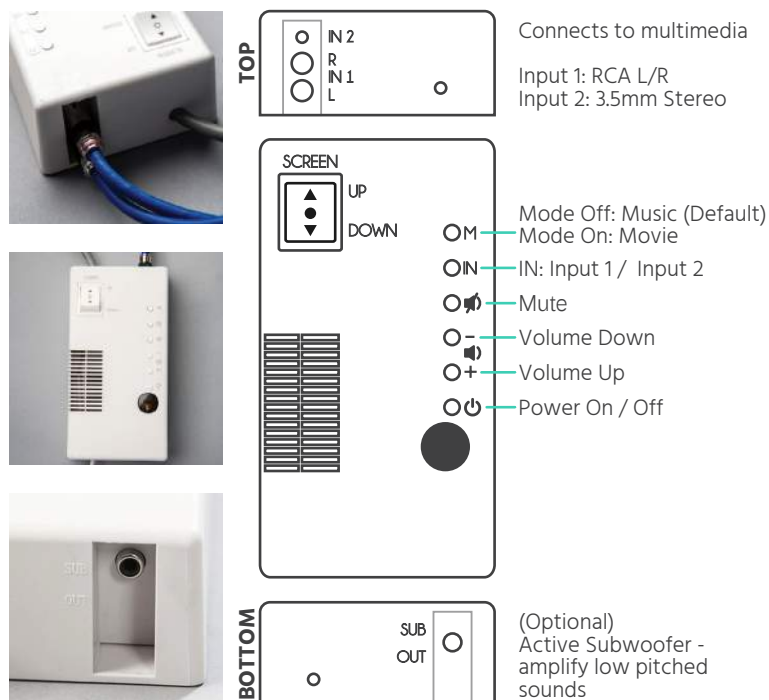

PREVIOUS SYSTEM: COSTLY, MESSY CLUTTER

CLEAN SPACE, FLAWLESS SOUNDS

This home theater screen is the world's first projection screen with **built-in professional high performance 2.2 CH audio** that allows you to watch a movie without having to go through an additional installation of speaker.

CONTROL BOX

REMOTE CONTROL