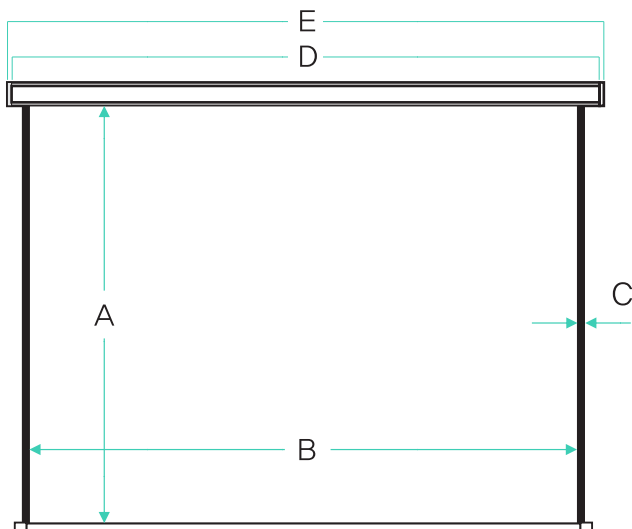

AUDIO SCREEN

Angle
160°

Fabric Material
Matte White
Fire Retardant

OPTIONS AVAILABLE

Gain	Screen Ratio
1.0	4:3
1.5	16:9
2.35	

2.2 CH AUDIO

Output Power: _____ 15 x 2W
 Frequency Response: _____ 85Hz ~ 20,000Hz
 Input: _____ RCA L/R, 3.5 Stereo