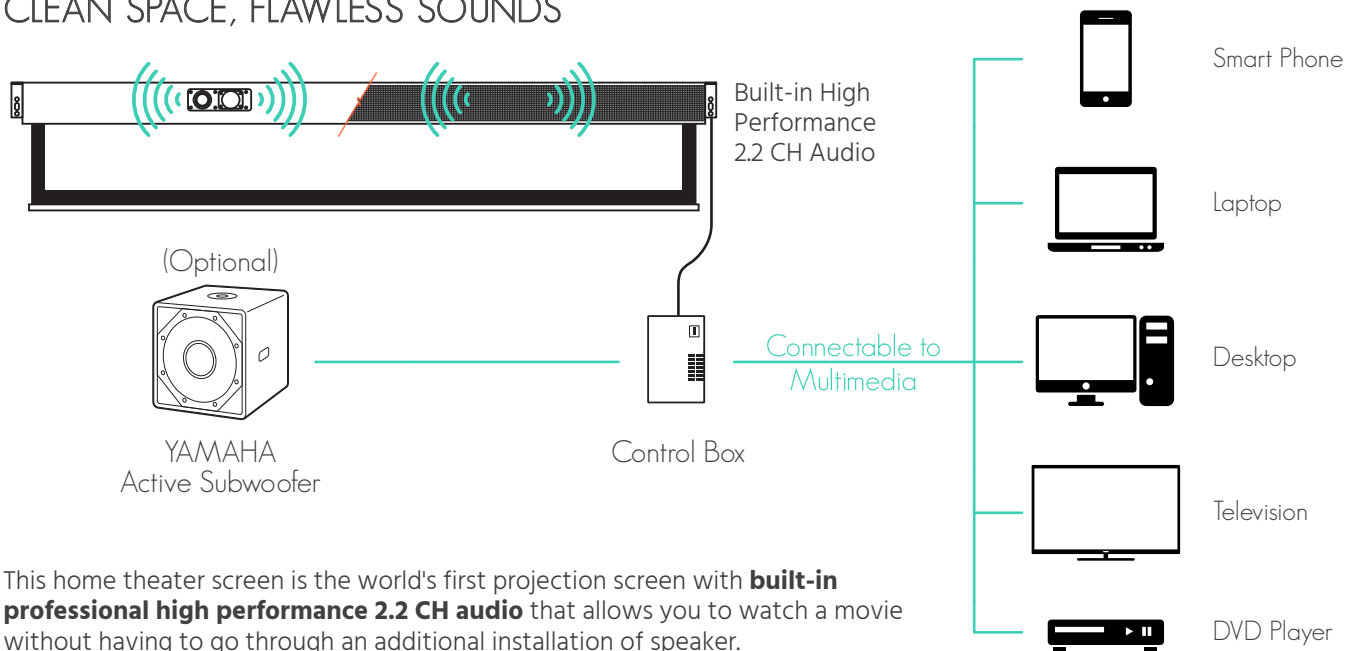

YAMAHA ACTIVE SUBWOOFER

Output Power: _____ 100W
 Frequency Response: _____ 38Hz ~ 200Hz
 Input: _____ RCA 1P

Unit: mm

Model	A	B	C	D	E
A-80	1,800	1,800	30	1,933	1,960
A-100	2,100	1,800		2,233	2,260
A-120	2,400	1,800		2,533	2,560

PREVIOUS SYSTEM: COSTLY, MESSY CLUTTER

CLEAN SPACE, FLAWLESS SOUNDS

This home theater screen is the world's first projection screen with **built-in professional high performance 2.2 CH audio** that allows you to watch a movie without having to go through an additional installation of speaker.