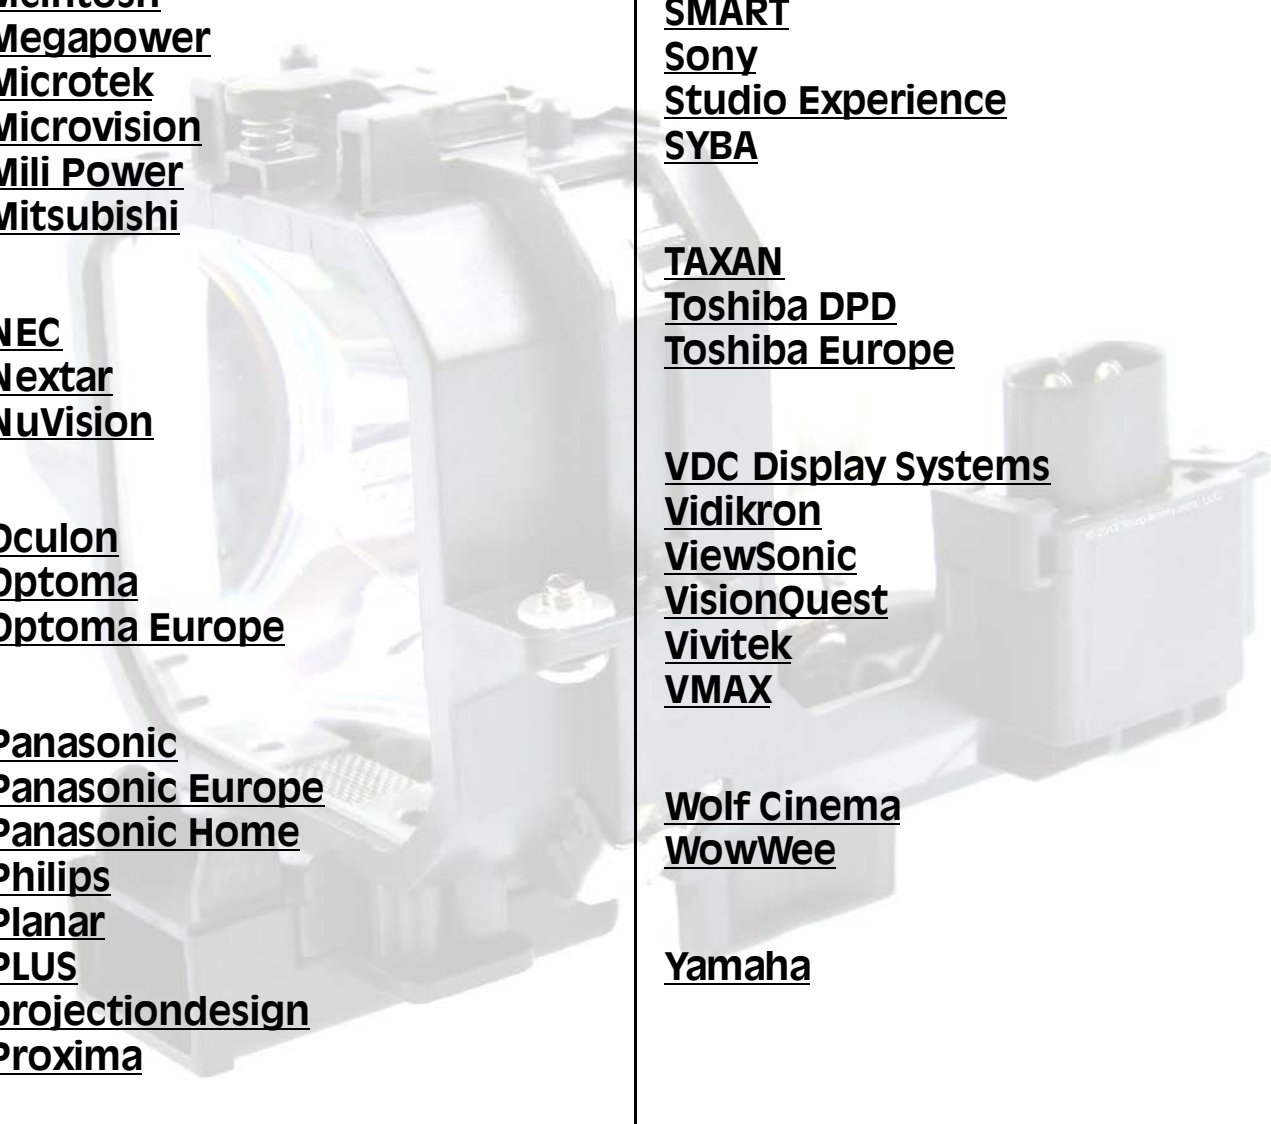

Leica
LG Electronics
Liesegang
Lightspeed Design
Luxcine

Marantz
McIntosh
Megapower
Microtek
Microvision
Mili Power
Mitsubishi

NEC
Nextar
NuVision

Oculon
Optoma
Optoma Europe

Panasonic
Panasonic Europe
Panasonic Home
Philips
Planar
PLUS
projectiondesign
Proxima

RCA
Ricoh
RoyalTek
Runco

Sahara
Samsung

Sanwa
Sanyo
Sapphire
Sharp Japan
Sharp PG Series
Sharp XG Series
SharpVision
SIM2 Multimedia
SMART
Sony
Studio Experience
SYBA

TAXAN
Toshiba DPD
Toshiba Europe

VDC Display Systems
Vidikron
ViewSonic
VisionQuest
Vivitek
VMAX

Wolf Cinema
WowWee

Yamaha