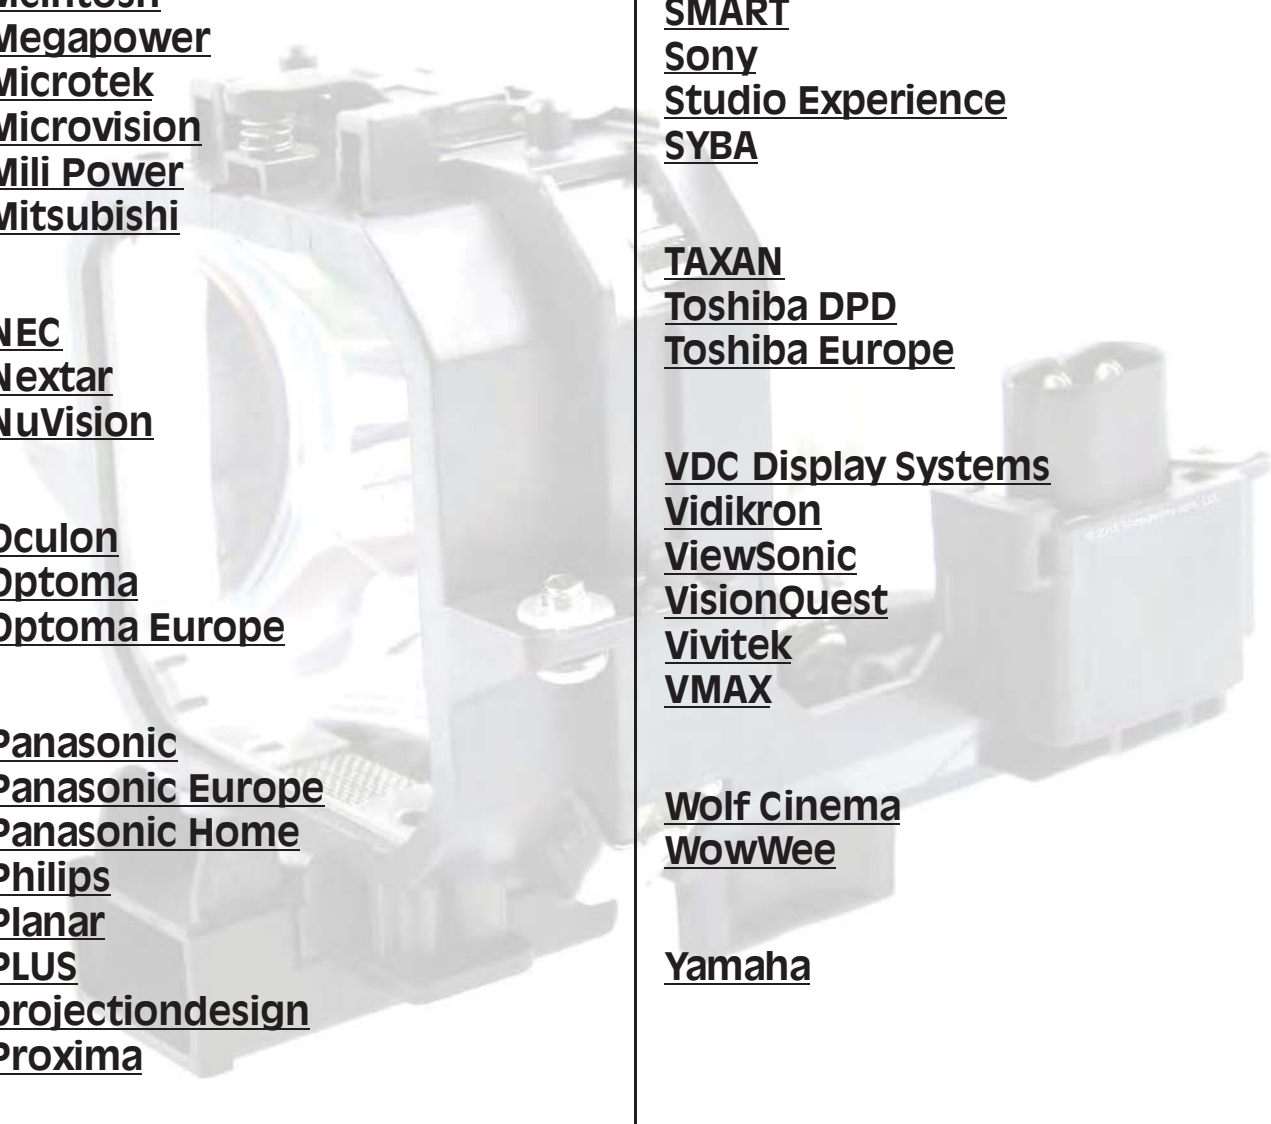

Leica
LG Electronics
Liesegang
Lightspeed Design
Luxcine

Marantz
McIntosh
Megapower
Microtek
Microvision
Mili Power
Mitsubishi

NEC
Nextar
NuVision

Oculon
Optoma
Optoma Europe

Panasonic
Panasonic Europe
Panasonic Home
Philips
Planar
PLUS
projectiondesign
Proxima

RCA
Ricoh
RoyalTek
Runco

Sahara
Samsung

Sanwa
Sanyo
Sapphire
Sharp Japan
Sharp PG Series
Sharp XG Series
SharpVision
SIM2 Multimedia
SMART
Sony
Studio Experience
SYBA

TAXAN
Toshiba DPD
Toshiba Europe

VDC Display Systems
Vidikron
ViewSonic
VisionQuest
Vivitek
VMAX

Wolf Cinema
WowWee

Yamaha